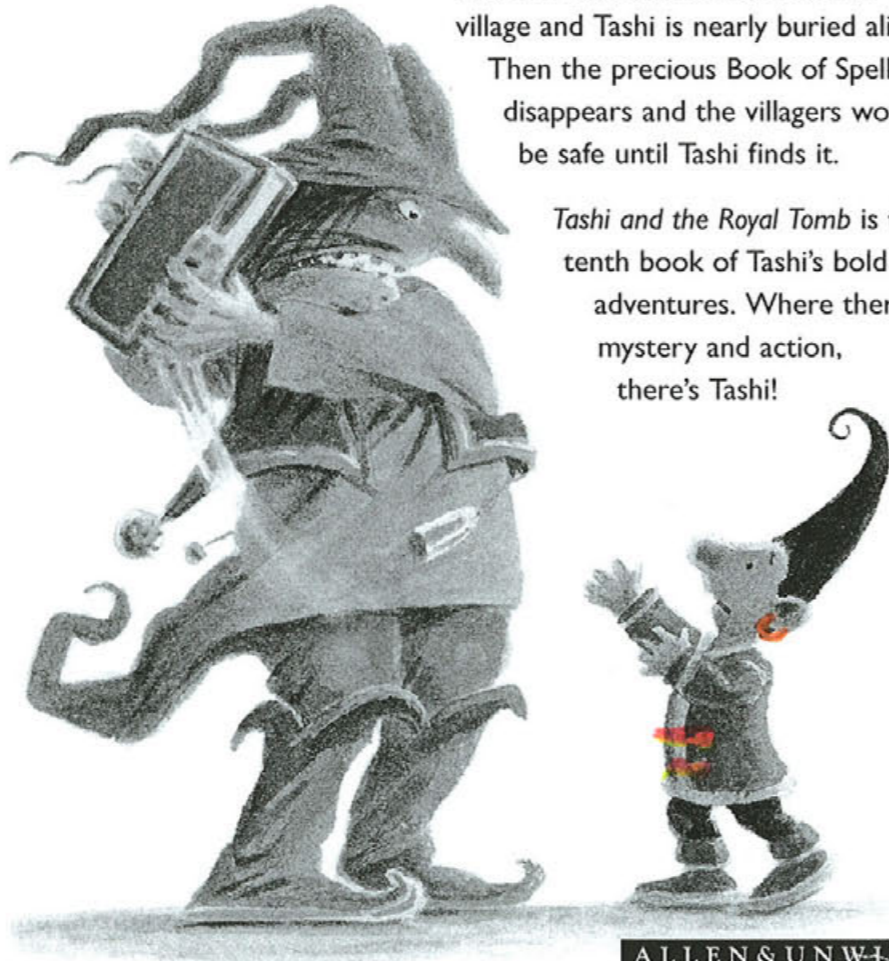

Check all trims/bleeds  
before outputting film.

**TASHI  
and the  
ROYAL  
TOMB**

*'everything around me went still...the warrior's eyes were following me'*

Spooky things happen when an ancient burial site is discovered in the village and Tashi is nearly buried alive! Then the precious Book of Spells disappears and the villagers won't be safe until Tashi finds it.

*Tashi and the Royal Tomb* is the tenth book of Tashi's bold adventures. Where there's mystery and action, there's Tashi!

ALLEN & UNWIN

ISBN 1-74114-090-0

9 781741 140903

www.allenandunwin.com

4 Colour process plus metallic gold  
PMS 874.